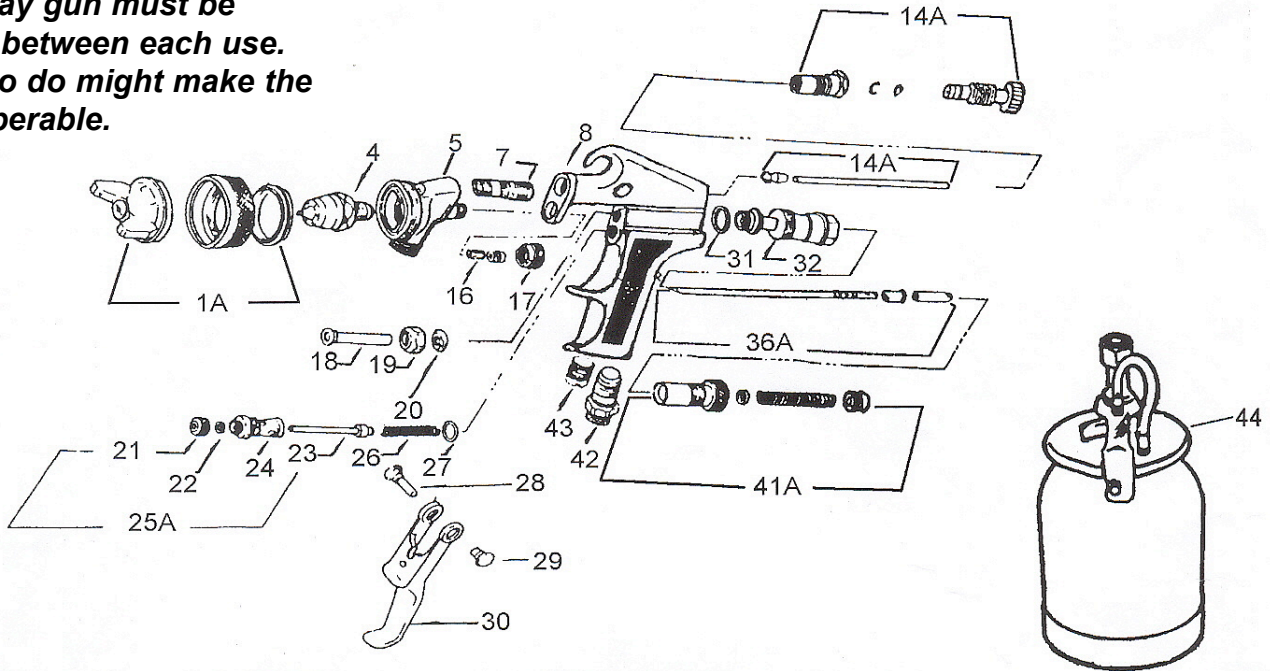

T- 7007 Spray Gun & No Drip Cup

This spray gun must be cleaned between each use. Failure to do might make the gun inoperable.

USE 90 PSI MAXIMUM

Ref.#	Part #	Description	Qty.
1A	700701	Assembly	1
4	700704	Fluid Nozzle	1
5	700705	Head	1
7	700707	Screw	1
8	700708	Body	1
14A	700714	Assembly	1
16	700716	Packing	1
17	700717	Nut	1
18	700718	Sleeve	1
19	700719	Retainer	1
20	700720	Packing	1
21	700721	Nut	1
22	700722	Packing	1
23	700723	Valve	1

Ref.#	Part #	Description	Qty.
24	700724	Body	1
25A	700725	Assembly	1
26	700726	Spring	1
27	700727	Gasket	1
28	700728	Screw	1
29	700729	Stud	1
30	700730	Trigger	1
31	700731	Gasket	1
32	700732	Housing	1
36A	700736	Assembly	1
41A	700741	Assembly	1
42	700742	Connector	1
43	700743	Plug	1
44	7007C	Dripless Cup	1