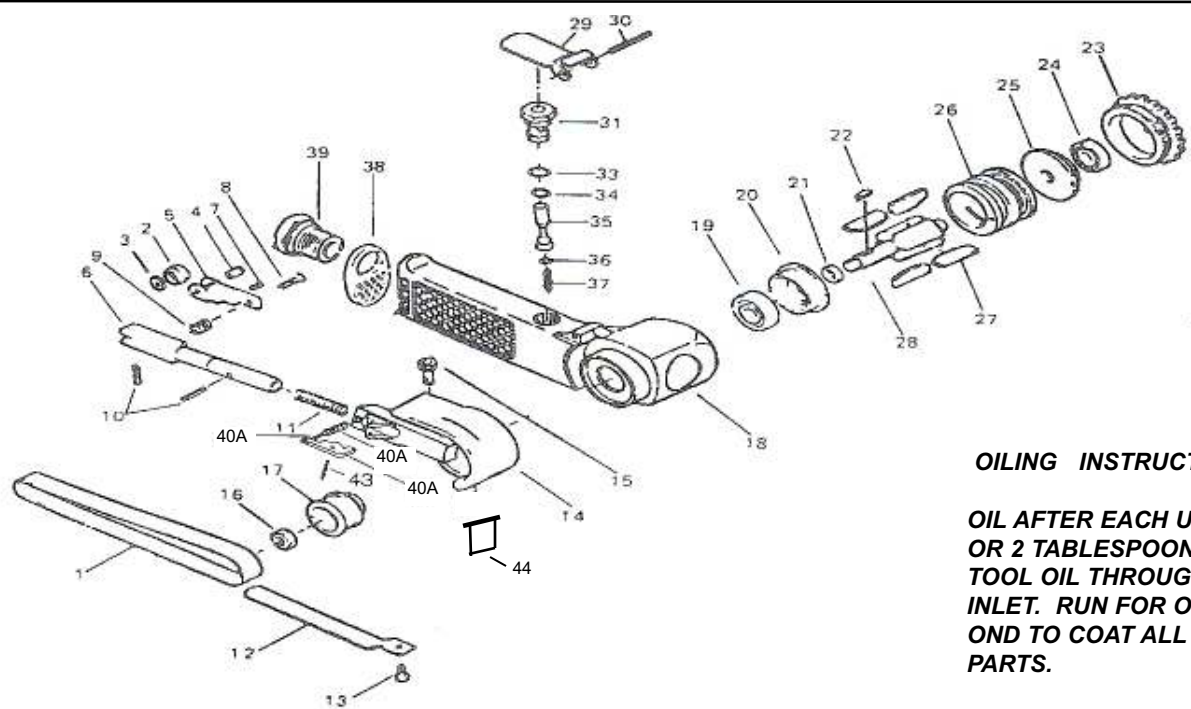

T- 7010A Belt Sander

3/8" X 13"

16,000 RPM

OILING INSTRUCTIONS:

OIL AFTER EACH USE WITH 1 OR 2 TABLESPOONS OF AIR-TOOL OIL THROUGH THE AIR INLET. RUN FOR ONE SECOND TO COAT ALL INTERNAL PARTS.

USE 90 PSI MAXIMUM

| Ref.# | Part # | Description | Qty. |
|-------|---------|-----------------------------------|-------|
| 23 | 7010A23 | Cap | 1 |
| 24 | 7010A24 | Bearing | 1 |
| 25 | 7010A25 | End Plate | 1 |
| 26 | 7010A26 | Cylinder | 1 |
| 27 | 7010A27 | Rotor Blade (4) | 1 Set |
| 28 | 7010A28 | Rotor | 1 |
| 29 | 7010A29 | Throttle Lever | 1 |
| 30 | 7010A30 | Lever Pin | 1 |
| 31 | 7010A31 | Valve Body | 1 |
| 33 | 7010A33 | "O" Ring | 2 |
| 34 | 7010A34 | "O" Ring | 1 |
| 35 | 7010A35 | Valve Stem | 1 |
| 36 | 7010A36 | "O" Ring | 1 |
| 37 | 7010A37 | Valve Spring | 1 |
| 38 | 7010A38 | Exhaust Deflector | 1 |
| 39 | 7010A39 | Air Inlet | 1 |
| 40A | 7010A40 | Tension Latch Assembly | 1 |
| 43 | 7010A43 | Lever Pin | 1 |
| 44 | 7010A44 | Spark Guard | 1 |
| 45 | 7010A45 | 4mm Allen Wrench (not shown) | 1 |
| 46 | 7010A46 | 1.5mm Allen Wrench (not shown) | 1 |