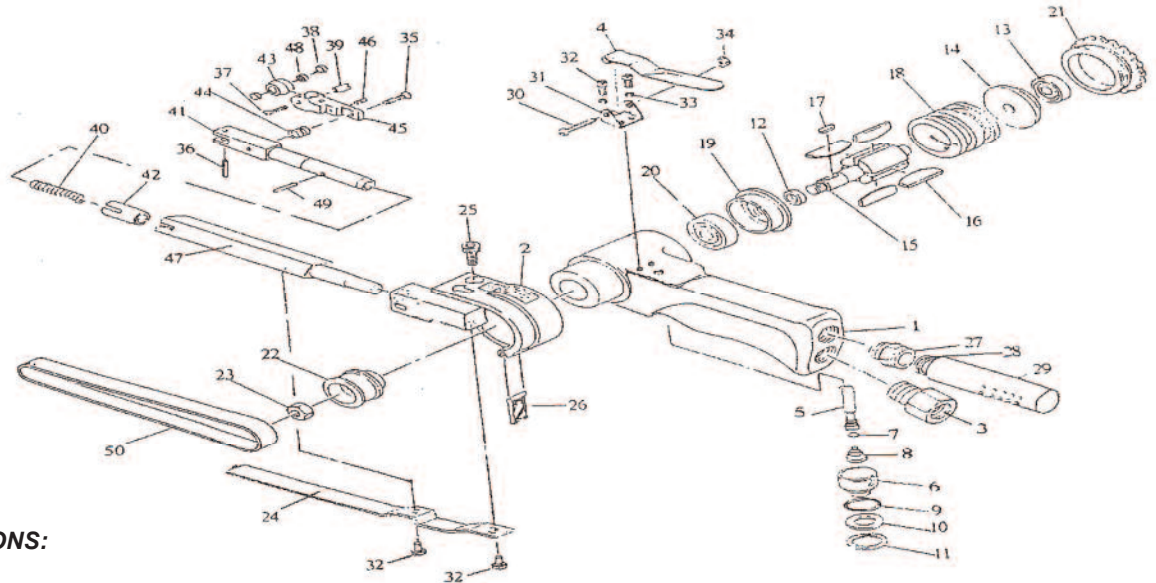

T- 7012 Belt Sander

1/2" X 24"

16,000 RPM

OILING INSTRUCTIONS:

OIL AFTER EACH USE WITH 1 OR 2 TABLE-SPOONS OF AIRTOOL OIL THROUGH THE AIR INLET. RUN FOR ONE SECOND TO COAT ALL INTERNAL PARTS.

USE 90 PSI MAXIMUM

Ref.#	Part #	Description	Qty.
1	701201	Housing	1
2	701202	Guard Sub	1
3	701203	Air Inlet	1
4	701204	Lever	1
5	701205	Valve Stem	1
6	701206	Regulator	1
7	701207	"O" Ring	1
8	701208	Spring	1
9	701209	"O" Ring	1
10	701210	Spacer	1
11	701211	Retaining Ring	1
12	701212	Spacer	1
13	701213	Bearing	1
14	701214	Rear End Plate	1
15	701215	Rotor	1
16	701216	Rotor Blades (4 per set)	1 set
17	701217	Key	1
18	701218	Cylinder	1
19	701219	Front End Plate	1
20	701220	Bearing	1
21	701221	Cap	1
22	701222	Drive Pulley	1
23	701223	Nut	1
24	701224	Shoe	1
25	701225	Bolt	1

Ref.#	Part #	Description	Qty.
26	701226	Dust Cover	1
27	701227	Nipple	1
28	701228	Spring	1
29	701229	Silencer	1
30	701230	Screw	1
31	701231	Lever Support	1
32	701232	Screw	4
33	701233	Spring Washer	2
34	701234	Nut	1
35	701235	Screw	1
36	701236	Spring Pin	1
37	701237	Screw	1
38	701238	Bearing	2
39	701239	Idler Pulley Shaft	1
40	701240	Spring	1
41	701241	Tension Bar	1
42	701242	Bushing	1
43	701243	Idler Pulley	1
44	701244	Spring	1
45	701245	Bracket	1
46	701246	Screw	1
47	701247	Extention Bar	1
48	701248	Spacer	1
49	701249	Lock Pin	1
50	T-7012100	100 Grit Belt	1
	T-7012120	120 Grit Belt	1
	T-701280	80 Grit Belt (not included)	-
	T-701260	60 Grit Belt (not included)	-
51	701251	Allen Wrench (not shown)	1