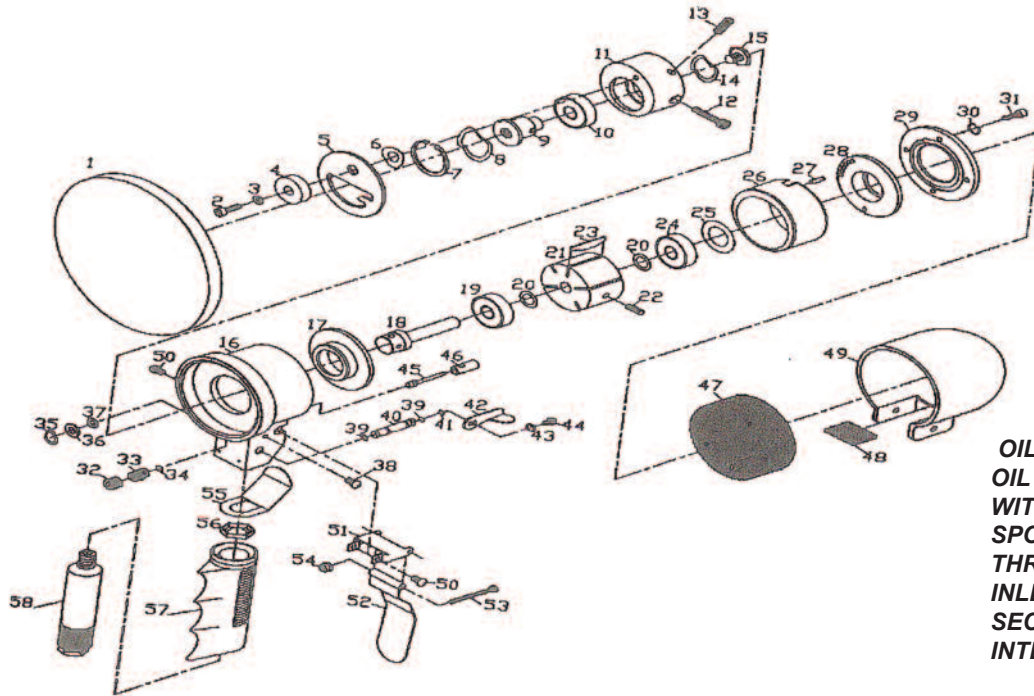

T-7311 6" DA Sander

T-7311W5 5" DA Sander

OILING INSTRUCTIONS:
OIL AFTER EACH USE
WITH 1 OR 2 TABLE-
SPOONS OF AIRTOOL OIL
THROUGH THE AIR
INLET. RUN FOR ONE
SECOND TO COAT ALL
INTERNAL PARTS.

USE 90 PSI MAXIMUM

| Ref.# | Part # | Description | Qty. |
|-------|--------|---------------------------|-------|
| 1 | 7415 | 5" Sanding Pad (T-7311w5) | 1 |
| | 7416 | 6" Sanding Pad (T-7311) | 1 |
| 2 | 731102 | Cap Screw | 1 |
| 3 | 731103 | Spring Washer | 1 |
| 4 | 731104 | Balance Nut | 1 |
| 5 | 731105 | Drive Washer | 1 |
| 6 | 731106 | Wave Washer | 1 |
| 7 | 731107 | Retaining Ring | 1 |
| 8 | 731108 | Wave Washer | 1 |
| 9 | 731109 | Pad Mounting Shaft | 1 |
| 10 | 731110 | Bearing | 1 |
| 11 | 731111 | Random Balancer Body | 1 |
| 12 | 731112 | Screw | 1 |
| 13 | 731113 | Screw | 1 |
| 14 | 731114 | Wave Washer | 1 |
| 15 | 731115 | Screw | 1 |
| 16 | 731116 | Body | 1 |
| 17 | 731117 | Front Plate | 1 |
| 18 | 731118 | Rotor Shaft | 1 |
| 19 | 731119 | Bearing | 1 |
| 20 | 731120 | Shim | 4 |
| 21 | 731121 | Rotor | 1 |
| 22 | 731122 | Set Screw | 1 |
| 23 | 731123 | Rotor Blades (5pcs.) | 1 set |
| 24 | 731124 | Bearing | 1 |
| 25 | 731125 | Bearing Shield | 1 |
| 26 | 731126 | Cylinder | 1 |
| 27 | 731127 | Pin | 1 |
| 28 | 731128 | Rear Plate | 1 |
| 29 | 731129 | Rotor Fixing Cover | 1 |