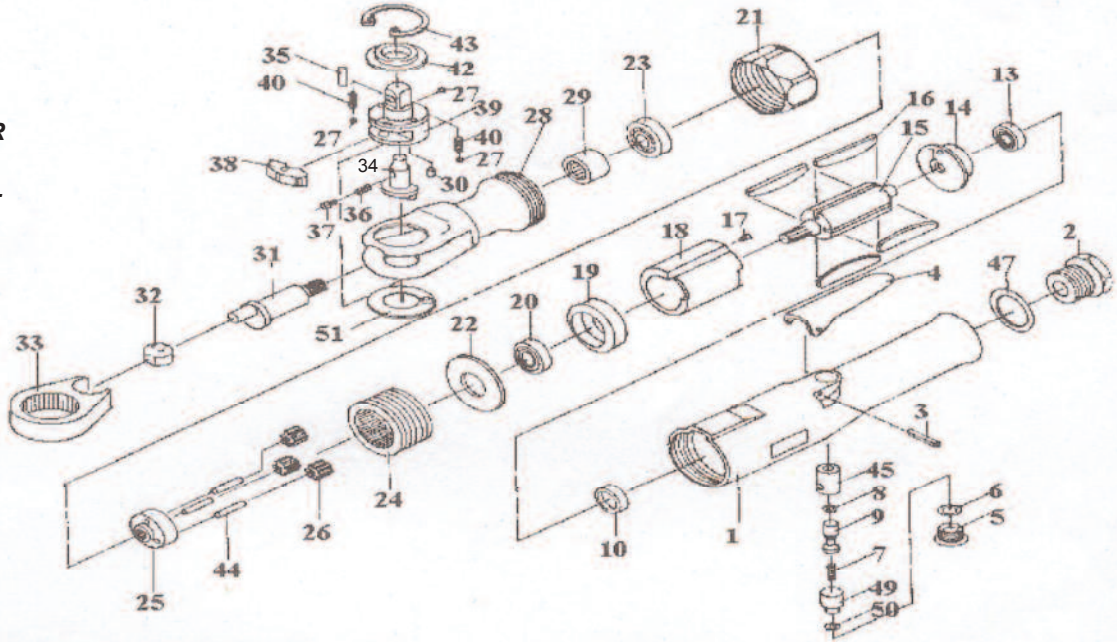

## 1/2" Ratchet Wrench

### USE 90 PSI MAXIMUM

Ref.#	Part #	Description	Qty.
1	773001	Motor Housing	1
2	773002	Inlet Bushing	1
3	773003	Spring Pin	1
4	773004	Throttle Lever	1
5	773005	Valve Screw	1
6	773006	"O" Ring	1
7	773007	Valve Spring	1
8	773008	"O" Ring	1
9	773009	Valve Stem	1
10	773010	Bearing Cap	1
13	773013	Bearing	1
14	773014	Rear End Plate	1
15	773015	Rotor	1
16	773016	Rotor Blades (set of 4)	1 set
17	773017	Spring Pin	1
18	773018	Cylinder	1
19	773019	Front End Plate	1
20	773020	Bearing	1
21	773021	Clamp Nut	1
22	773022	Washer	1
23	773023	Bearing	1
24	773024	Internal Gear	1
25	773025	Idler Gear Plate	1

Ref.#	Part #	Description	Qty.
26	773026	Idler Gear	3
27	773027	Ball	3
28	773028	Ratchet Housing	1
29	773029	Needle Bearing	1
30	773030	Spring Pin	1
31	773031	Crank Shaft	1
32	773032	Drive Bushing	1
33	773033	Yoke	1
34	773034	Reverse Button	1
35	773035	Needle Roller	1
36	773036	Reverse Spring	1
37	773037	Lock Pin	1
38	773038	Pawl	1
39	773039	Ratchet Anvil	1
40	773040	Spring	2
42	773042	Thrust Washer	1
43	773043	Internal Stop Ring	1
44	773044	Pin	3
45	773045	Bushing	1
47	773047	"O" Ring	1
49	773049	Air Regulator	1
50	773050	"O" Ring	1
51	773051	Washer	1
	773099	1/2" Drive Assembly	1