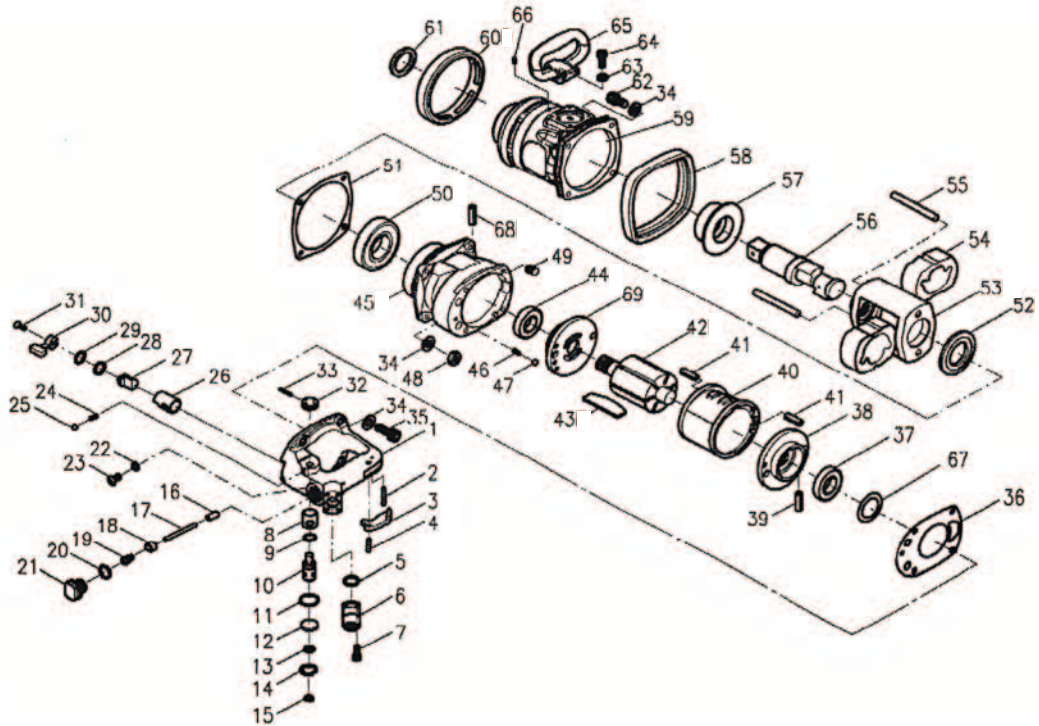

T-7799L/6 1" Super Duty Hi Torque Impact Wrench

OILING INSTRUCTIONS:

OIL AFTER EACH USE WITH 4 OR 5 TABLE-SPOONS OF AIRTOOL OIL THROUGH THE AIR INLET. RUN FOR ONE SECOND TO COAT ALL INTERNAL PARTS.

USE 90 PSI MAXIMUM

Ref.#	Part #	Description	Qty.	Ref.#	Part #	Description	Qty.
1	7799L01	Handle includes #8 & #26	1	36	7799L36	Rear gasket	1
2	7799L02	Pin	1	37	7799L37	Bearing	1
3	7799L03	Trigger	1	38	7799L38	End plate	1
4	7799L04	Spring Pin	1	39	7799L39	Spring pin	1
5	7799L05	O-ring	1	40	7799L40	Cylinder	1
6	7799L06	Air inlet	1	41	7799L41	Spring pin	2
7	7799L07	Cap screw	4	42	7799L42	Rotor	1
8	7799L08	Regulator bushing	1	43	7799L43	Rotor blade (set of 6)	1 set
9	7799L09	O-ring	1	44	7799L44	Bearing	1
10	7799L10	Regulator	1	45	7799L45	Motor housing	1
11	7799L11	O-ring	1	46	7799L46	Spring	1
12	7799L12	Regulator valve gasket	1	47	7799L47	Ball	1
13	7799L13	Washer	1	48	7799L48	Lock nut	4
14	7799L14	Snap ring	1	49	7799L49	Threaded insert	4
15	7799L15	Snap ring	1	50	7799L50	Bearing	1
16	7799L16	Bushing	1	51	7799L51	Front Gasket	1
17	7799L17	Valve stem	1	52	7799L52	Rear washer	1
18	7799L18	Throttle valve	1	53	7799L53	Hammer cage	1
19	7799L19	Spring	1	54	7799L54	Hammer	2
20	7799L20	O-ring	1	55	7799L55	Hammer pin	2
21	7799L21	Plug	1	56	7799L56	Anvil	1
22	7799L22	O-ring	1	56A	7799L56A	Extended Anvil 9"(not shown)	1
23	7799L23	Screw	1	57	7799L57	Anvil bushing	1
24	7799L24	Spring	1	58	7799L58	Rubber bumper	1
25	7799L25	Ball	1	59	7799L59	Hammer case	1
26	7799L26	Reverse valve bushing	1	60	7799L60	Front bumper	1
27	7799L27	Reverse valve	1	61	7799L61	Oil seal	1
28	7799L28	O-ring	1	62	7799L62	Cap screw	4
29	7799L29	Snap ring	1	63	7799L63	Spring washer	4
30	7799L30	Reverse lever	1	64	7799L64	Cap screw	4
31	7799L31	Screw	1	65	7799L65	D handle	1
32	7799L32	Regulator knob	1	66	7799L66	Set screw	1
33	7799L33	Spring Pin	1	67	7799L67	Gasket	1
34	7799L34	Spring washer	12	68	7799L68	Spring pin	1
35	7799L35	Cap screw	4	69	7799L69	Front end plate	1