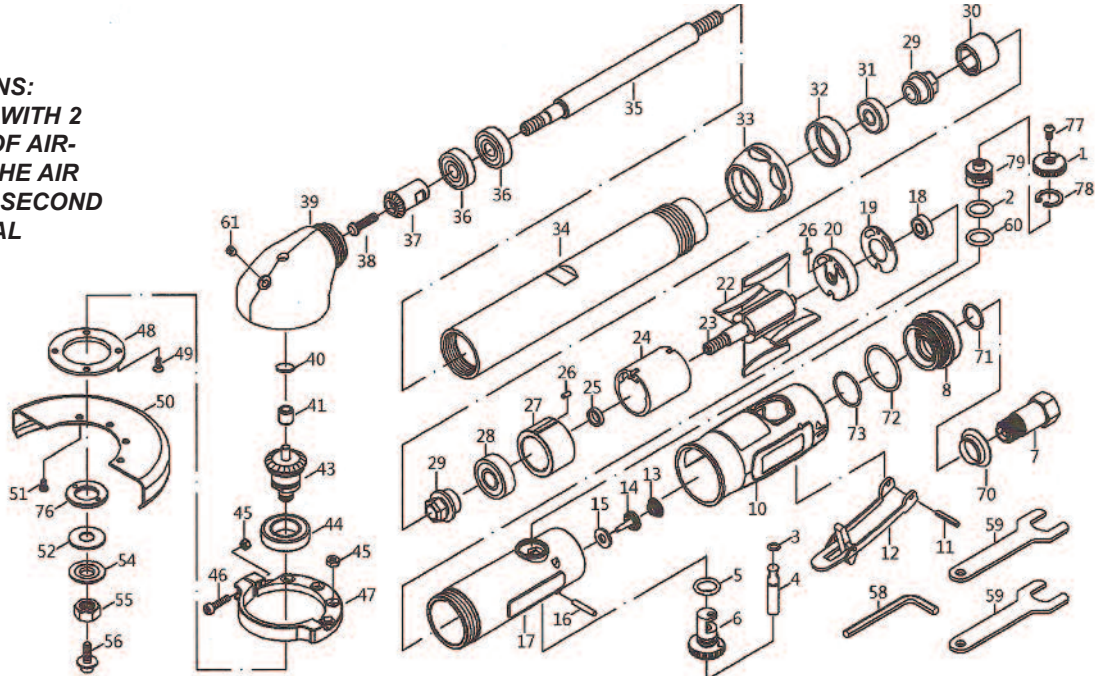

# T-8801REX EXTENDED 4" REVERSIBLE ANGLE CUTOFF TOOL

**OILING INSTRUCTIONS:**  
OIL AFTER EACH USE WITH 2  
OR 3 TABLESPOONS OF AIR-  
TOOL OIL THROUGH THE AIR  
INLET. RUN FOR ONE SECOND  
TO COAT ALL INTERNAL

Always use the #55 nut to secure the wheel to the tool. The #56 screw (M5-12) must also be used because the tool is reversible.

## USE 90 PSI MAXIMUM

Ref.#	Part #	Description	Qty.
1	8801REX01	FWD/REV Knob	1
2	8801REX02	O-ring	1
3	8801REX03	O-ring	1
4	8801REX04	Valve Stem	1
5	8801REX05	O-ring	1
6	8801REX06	Regulator	1
7	8801REX07	Air Inlet	1
8	8801REX08	Muffler	1
10	8801REX10	Cover	1
11	8801REX11	Pin	1
12	8801REX12	Lever	1
13	8801REX13	Spring	1
14	8801REX14	Valve	1
15	8801REX15	Valve Seat	1
16	8801REX16	Pin	1
17	8801REX17	Housing	1
18	8801REX18	Bearing	1
19	8801REX19	Gasket	1
20	8801REX20	Rear End Plate	1
22	8801REX22	Rotor Blade(4 per set)	1 set
23	8801REX23	Rotor	1
24	8801REX24	Cylinder	1
25	8801REX25	Spacer	1
26	8801REX26	Pin	2
27	8801REX27	Front End Plate	1
28	8801REX28	Bearing	1
29	8801REX29	Nut	1
30	8801REX30	Coupling	1
31	8801REX31	Bearing	1
32	8801REX32	Nut	1
33	8801REX33	Clamp Nut	1
34	8801REX34	Extension Tube	1
35	8801REX35	Drive Shaft	1
36	8801REX36	Bearing	2

Ref.#	Part #	Description	Qty.
37	8801REX37	Gear	1
38	8801REX38	Screw	1
39	8801REX39	Angle Housing	1
40	8801REX40	Cap	1
41	8801REX41	Bearing	1
43	8801REX43	Arbor Gear	1
44	8801REX44	Bearing	1
45	8801REX45	Nut	5
46	8801REX46	Screw	1
47	8801REX47	Clamp	1
48	8801REX48	Ring	1
49	8801REX49	Screw	4
50	8801REX50	Guard	1
51	8801REX51	Screw	4
52	8801REX52	Washer	1
54	8801REX54	Washer	1
55	8801REX55	Nut	1
56	8801REX56	Screw	1
58	8801REX58	Allen Wrench (4mm)	1
59	8801REX59	Open End Wrench(17mm)	2
60	8801REX60	O-ring	1
61	8801REX61	Grease Fitting	1
70	8801REX70	Muffler	1
71	8801REX71	Washer	1
72	8801REX72	O-ring	1
73	8801REX73	O-ring	1
76	8801REX76	Nut	1
77	8801REX77	Screw	1
78	8801REX78	Snap Ring	1
79	8801REX79	FWD/REV Valve	1
80	9801341	4"Cutoff Wheel(not shown)	2