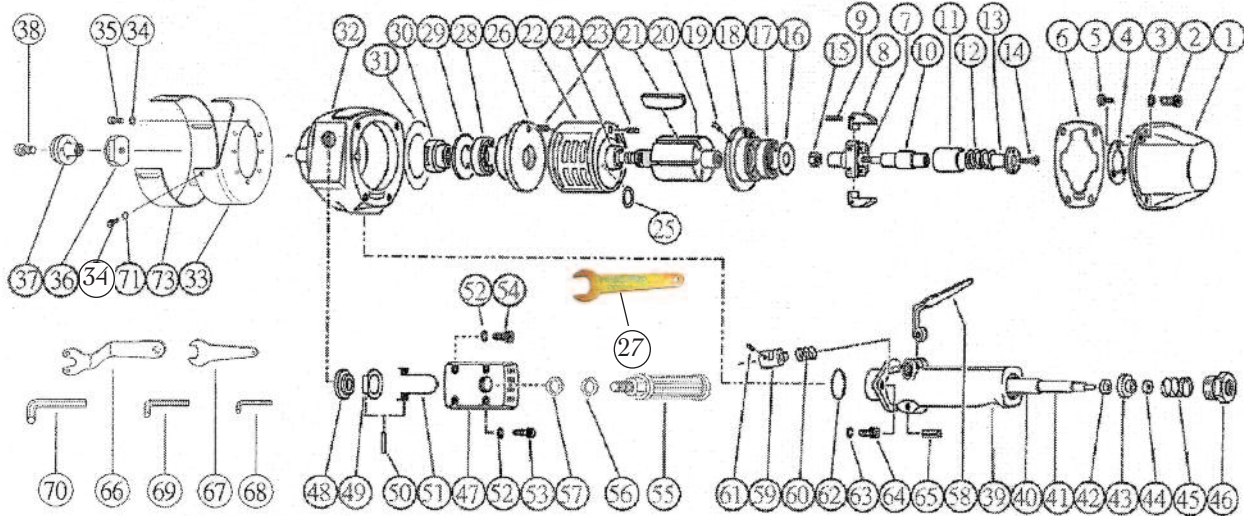

T-9600C

6" Vertical Cup Grinder

5,900 RPM

OILING INSTRUCTIONS:
OIL AFTER EACH USE WITH 3 OR 4 TABLESPOONS OF AIRTOOL OIL THROUGH THE AIR INLET. RUN FOR ONE SECOND TO COAT ALL INTERNAL PARTS.

USE TYPE 27 WHEELS, Gloves, Eye Protection and Hearing Protection

USE 90 PSI MAXIMUM

Ref.#	Part #	Description	Qty.
1	960001	Housing	1
2	960002	Hex Bolt	4
3	960003	Spring Washer	4
4	960004	Washer	1
5	960005	Screw	3
6	960006	Packing	1
7	960007	Governor Cage	1
8	960008	Weight	2
9	960009	Roll Pin	2
10	960010	Shaft	1
11	960011	Valve	1
12	960012	Valve Spring	1
13	960013	Valve Spring Holder	1
14	960014	Screw	1
15	960015	"U" Nut	1
16	960016	Cover	1
17	960017	Bearing	1
18	960018	Upper Plate	1
19	960019	Roll Pin	1
20	960020	Rotor	1
21	960021	Rotor Blade (Set of 5)	5
22	960022	Cylinder	1
23	960023	Roll Pin	2
24	960024	Adjusting Collar	1
25	960025	Adjusting Washer	1
26	960026	Lower Cylinder Plate	1
27	9600C27	Wrench 19MM	1
28	960028	Bearing	1
29	960029	Bearing Spacer	1
30	960030	Rotor Nut	1
31	960031	Adjusting Washer	1
32	960032	Housing	1
33	9600C33	Wheel Guard	1
34	960034	Spring Washer	8
35	960035	Hex Bolt	4
36	9600C36	Wheel Flange	1

Ref.#	Part #	Description	Qty.
37	9600C37	Wheel Flange	1
38	9600C38	Screw	1
39	960039	Throttle Valve Body	1
40	960040	Throttle Valve Rod Bushing	1
41	960041	Throttle Valve Rod	1
42	960042	Throttle Valve	1
43	960043	Throttle Valve Washer	1
44	960044	Sub Throttle Valve	1
45	960045	Throttle Valve Spring	1
46	960046	Inlet Bushing	1
47	960047	Exhaust Cover	1
48	960048	Exhaust Valve	1
49	960049	Muffler Plate	1
50	960050	Roll Pin	1
51	960051	Muffler Spring	1
52	960052	Spring Washer	4
53	960053	Hex Bolt	2
54	960054	Hex Bolt	2
55	960055	Dead Handle	1
56	960056	Spring Washer	1
57	960057	Washer	1
58	960058	Throttle Valve Lever	1
59	960059	Lock Key	1
60	960060	Lock Spring	1
61	960061	Bolt	1
62	960062	"O" Ring	1
63	960063	Spring Washer	2
64	960064	Hex Bolt	2
65	960065	Pin	1
66	9600C66	Spanner Wrench	1
67	9600C67	Wrench 41MM	1
68	960068	Allen Wrench	1
69	960069	Allen Wrench	1
70	960070	Allen Wrench	1
72	960072	Bolt	4
73	960073	Wheel Guard	1

505 N. Railroad Ave.
P.O. Box 1117
Boynton Beach, Florida 33435

SEE OUR CATALOG
at
www.taylorpneumatic.com

PH. 561-732-1111
FAX 561-731-4412
Toll Free 800-805-8665

1/12 TPTCDPT
all rights reserved
COPYRIGHT 2012
final