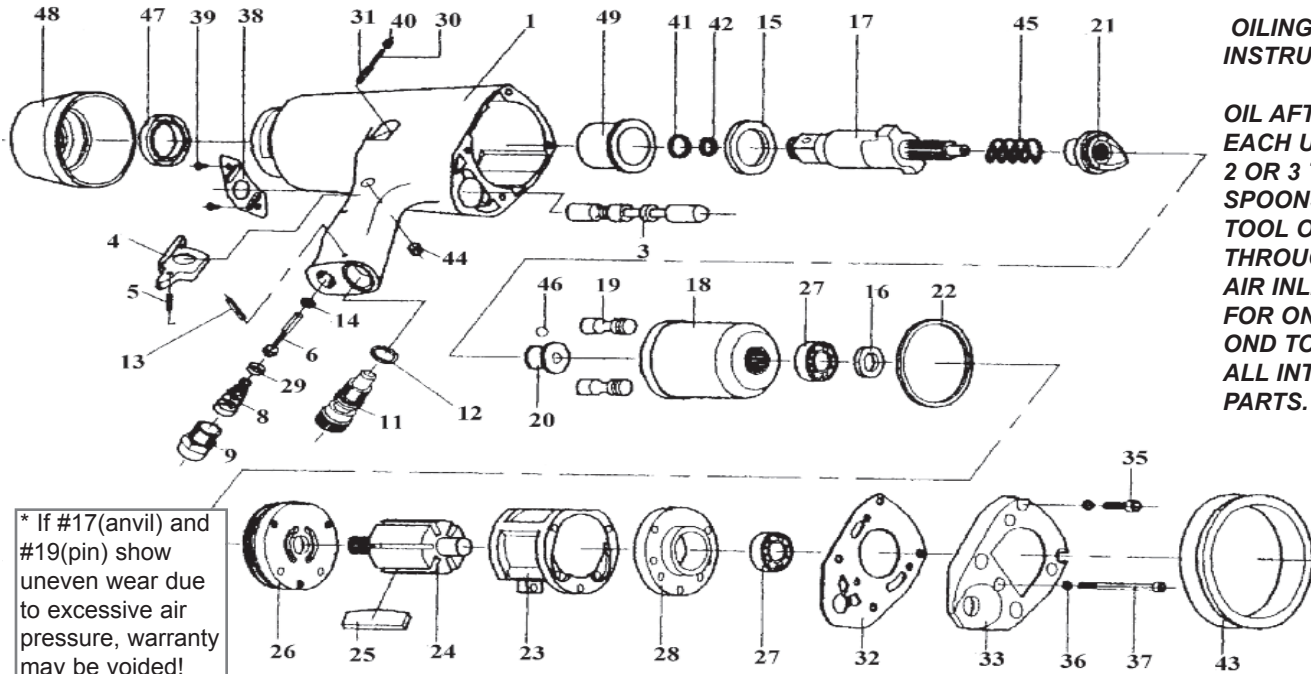

**T-7772 3/4" Impact Wrench**  
**T-7772L 3/4" Impact Wrench**  
**w/ Extended Anvil**

**OILING INSTRUCTIONS:**

**OIL AFTER EACH USE WITH 2 OR 3 TABLE-SPOONS OF AIR-TOOL OIL THROUGH THE AIR INLET. RUN FOR ONE SECOND TO COAT ALL INTERNAL PARTS.**

\* If #17(anvil) and #19(pin) show uneven wear due to excessive air pressure, warranty may be voided!

**USE 90 PSI MAXIMUM**

Ref.#	Part #	Description	Qty.
1	777201N	Motor Housing	1
3	777203N	Reverse Valve	1
4	777204N	Trigger	1
5	777205N	Spring Pin	1
6	777206N	Valve Stem	1
8	777208N	Spring	1
9	777209N	Hose Adaptor	1
11	777211N	Air Regulator	1
12	777212N	"O" Ring	1
13	777213N	Spring Pin	1
14	777214N	"O" Ring	1
15	777215N	Washer	1
16	777216N	Oil Seal	1
17	777217N	Anvil	1
18	777218N	Hammer Cage	1
19	777219N	Hammer Pin	2
20	777220N	Spindle Guide	1
21	777221N	Hammer Cam	1
22	777222N	"O" Ring	1
23	777223N	Cylinder	1
24	777224N	Rotor	1
25	777225N	Rotor Blade(6 per set)	1 set

Ref.#	Part #	Description	Qty.
26	777226N	Front End Plate	1
27	777227N	Bearing	2
28	777228N	Rear End Plate	1
29	777229N	Retainer	1
30	777230N	Stop Pin Spring	1
31	777231N	Stop Pin	1
32	777232N	Rear Gasket	1
33	777233N	Rear Cover	1
35	777235N	Screw	4
36	777236N	Spring Washer	7
37	777237N	Screw	3
38	777238N	Exhaust Deflector	1
39	777239N	Exhaust Deflector Screw	2
40	777240N	Set Screw	1
41	777241N	Anvil Collar	1
42	777242N	"O" Ring	1
43	777243N	Band Protector	1
44	777244N	Set Screw	1
45	777245N	Spring	1
46	777246N	Ball	1
47	777247N	Oil Seal	1
48	777248N	Rubber Nose Guard	1
49	777249N	Bushing	1